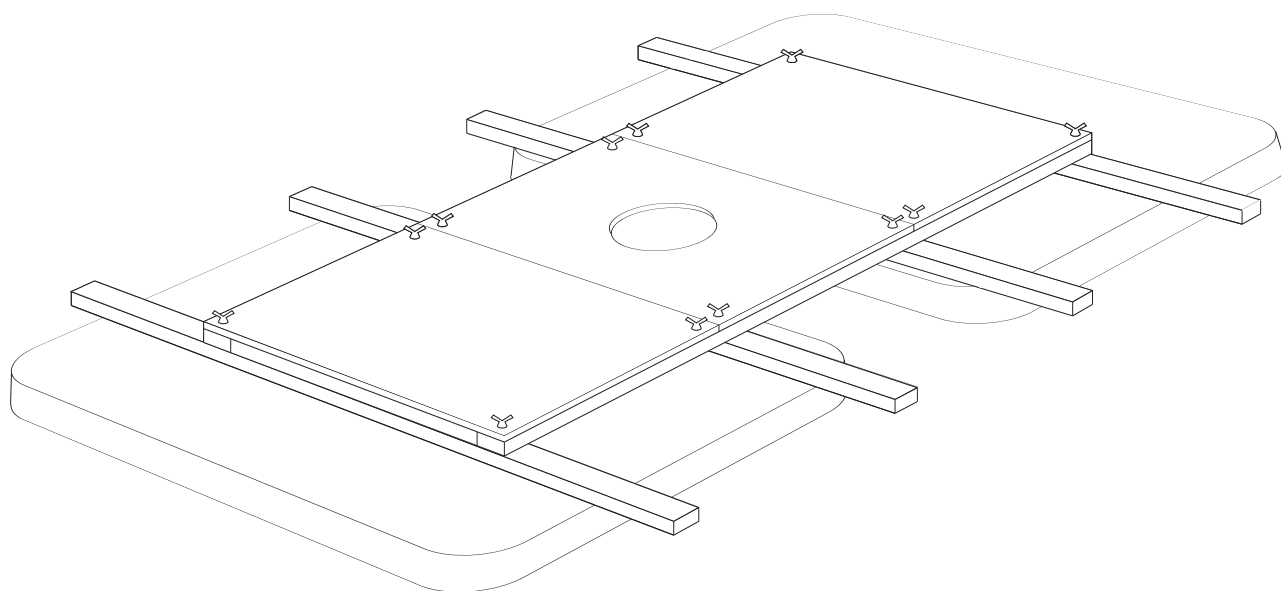

Supplementary information to: Blarquez & Aleman, The LAST coring platform you will ever need: Light, Affordable, Stable, and Transportable.

LAST CORING PLATFORM

LIGHT AFFORDABLE STABLE & TRANSPORTABLE

Université 
de Montréal

 Laboratoire de
Paléoécologie

(Queen size air mattress)

2x  DIN 603-ISO 8678 M12 x 200 mm

12x  DIN 603-ISO 8678 M6 x 70

60x  DIN 7997 4mm x 40 mm

12x  DIN-ISO 5448 315 M6

2x  DIN 315-ISO 5448 M2

12x  DIN 125A-ISO 7089 M6